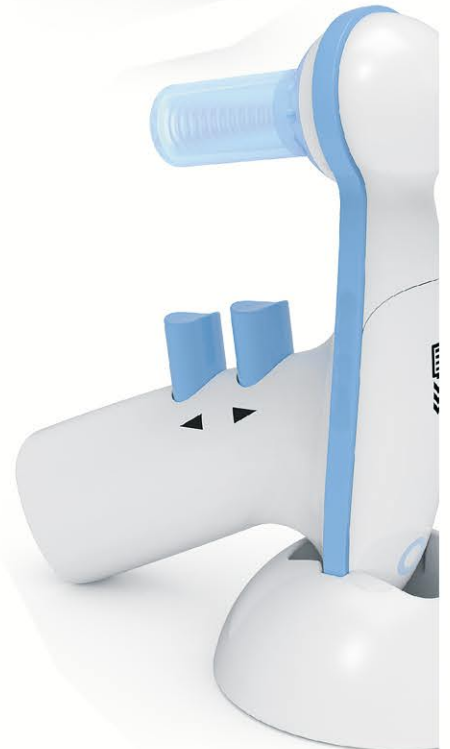

Pipette Filler

Levo ME pipette filler has an excellent feature and ergonomic design, suitable for almost all commonly used glass or plastic pipettes.

Levo Me Product Description:

- Enables single-handed operation with minimum effort.
- Compatible with most of the plastic and glass pipettes from 0.1-100mL.
- Easily adjustable speed control.
- 0.45 μ m replaceable hydrophobic filter.
- Stable and reliable performance, elegant appearance.
- High capacity Li-ion battery enable long operation time.

Specifications	Levo Me
Aspiration Speed	25ml<7s
Dispensing Speed	Motor/Gravity
Battery	Lithium-ion
Battery Service Life	More than 8 Hours of Intermittence Use
Charging Time	2-3 Hours
Pipette Types	Glass or Plastic Pipette (0.1-100mL), Pasteur Pipettes
Filter	0.45 μ m Hydrophobic
Weight	200g